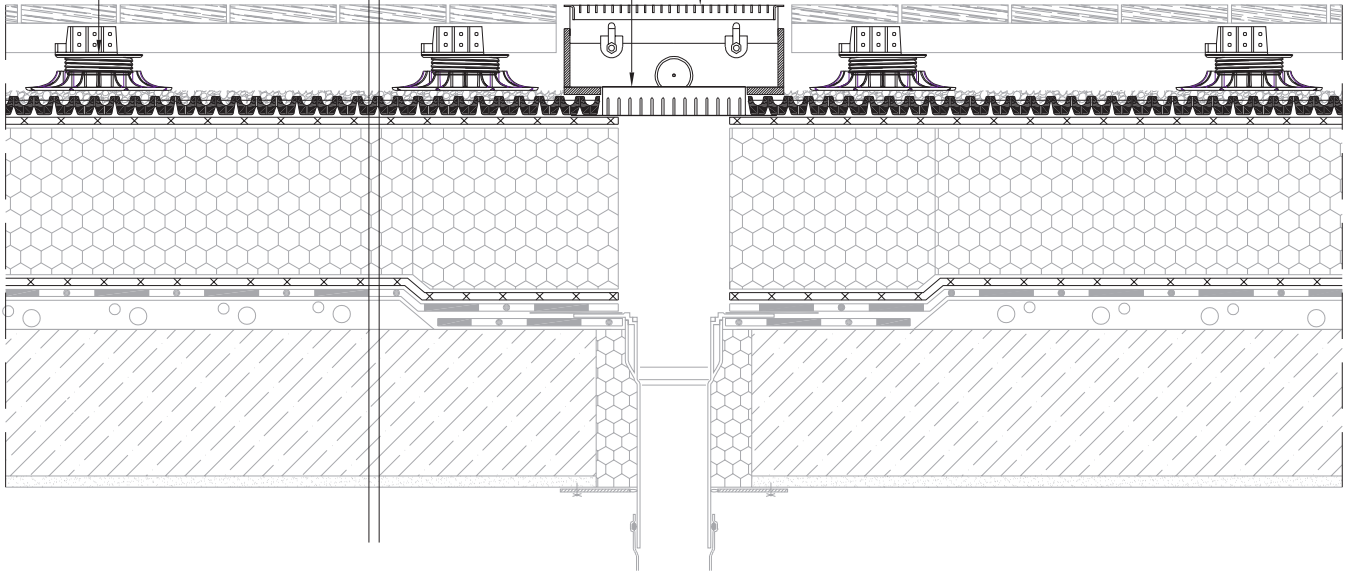

wooden deck
sleeper

- **DAIEM® DiaTurtle®** height-adjustable terrace pedestal
- **DAIEM® DiaDrain-25H-DP** drainage board
- **DAIEM® VLF-110** separation geotextile
- closed cell thermal insulation
- **DAIEM® VLU-300** protection geotextile
- waterproofing membrane
- additional layers

■ **TRK-20-AL** gravel guard

■ **DAIEM® DiaTurtle®**
height-adjustable
terrace pedestal

■ **TRH-30** height-adjustable
terrace grille

0 10 50 cm