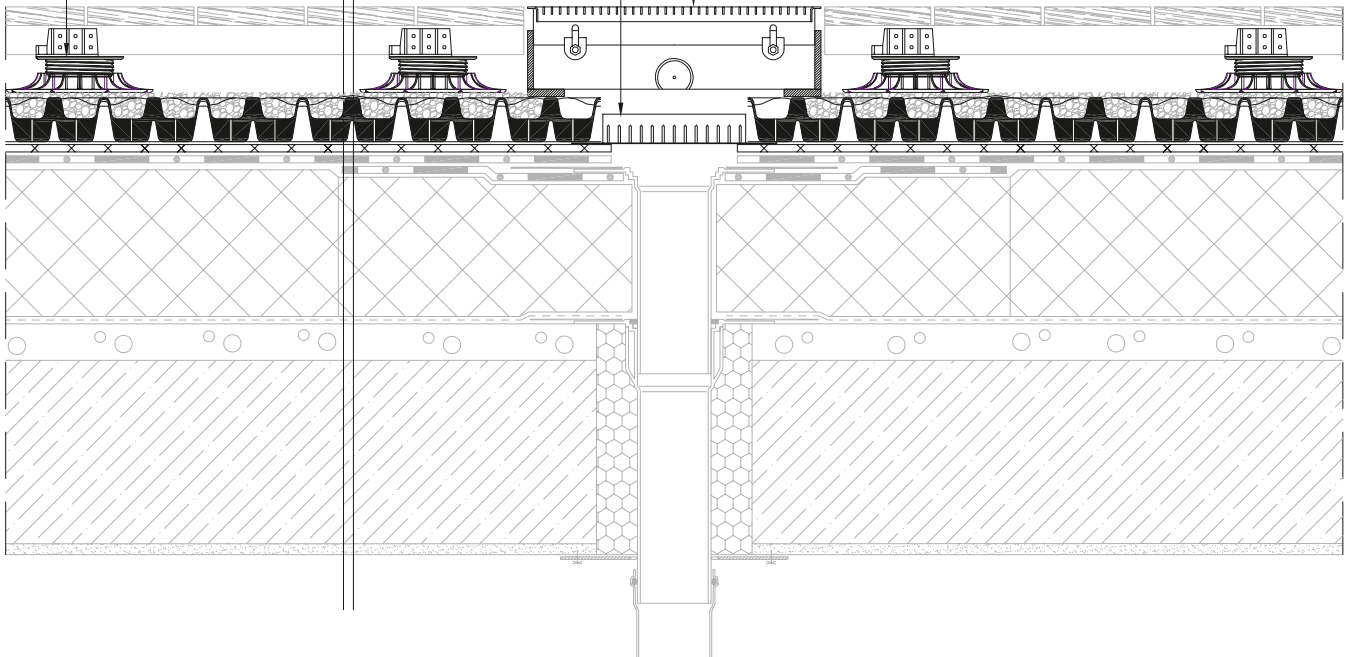

wooden deck
sleeper

- **DIADEM® DiaTurtle®** height-adjustable terrace pedestal
- **DIADEM® DiaDrain-60H-UP** drainage board, filled
- **DIADEM® VLS-500** protection textile (root-resistant) waterproofing membrane
- thermal insulation
- **DIADEM® FLW-400** vapour control layer
- additional layers

■ **TRK-20-AL** gravel guard

■ **DIADEM® DiaTurtle®** height-adjustable terrace pedestal

■ **TRH-40** height-adjustable terrace grill

0 10 50 cm