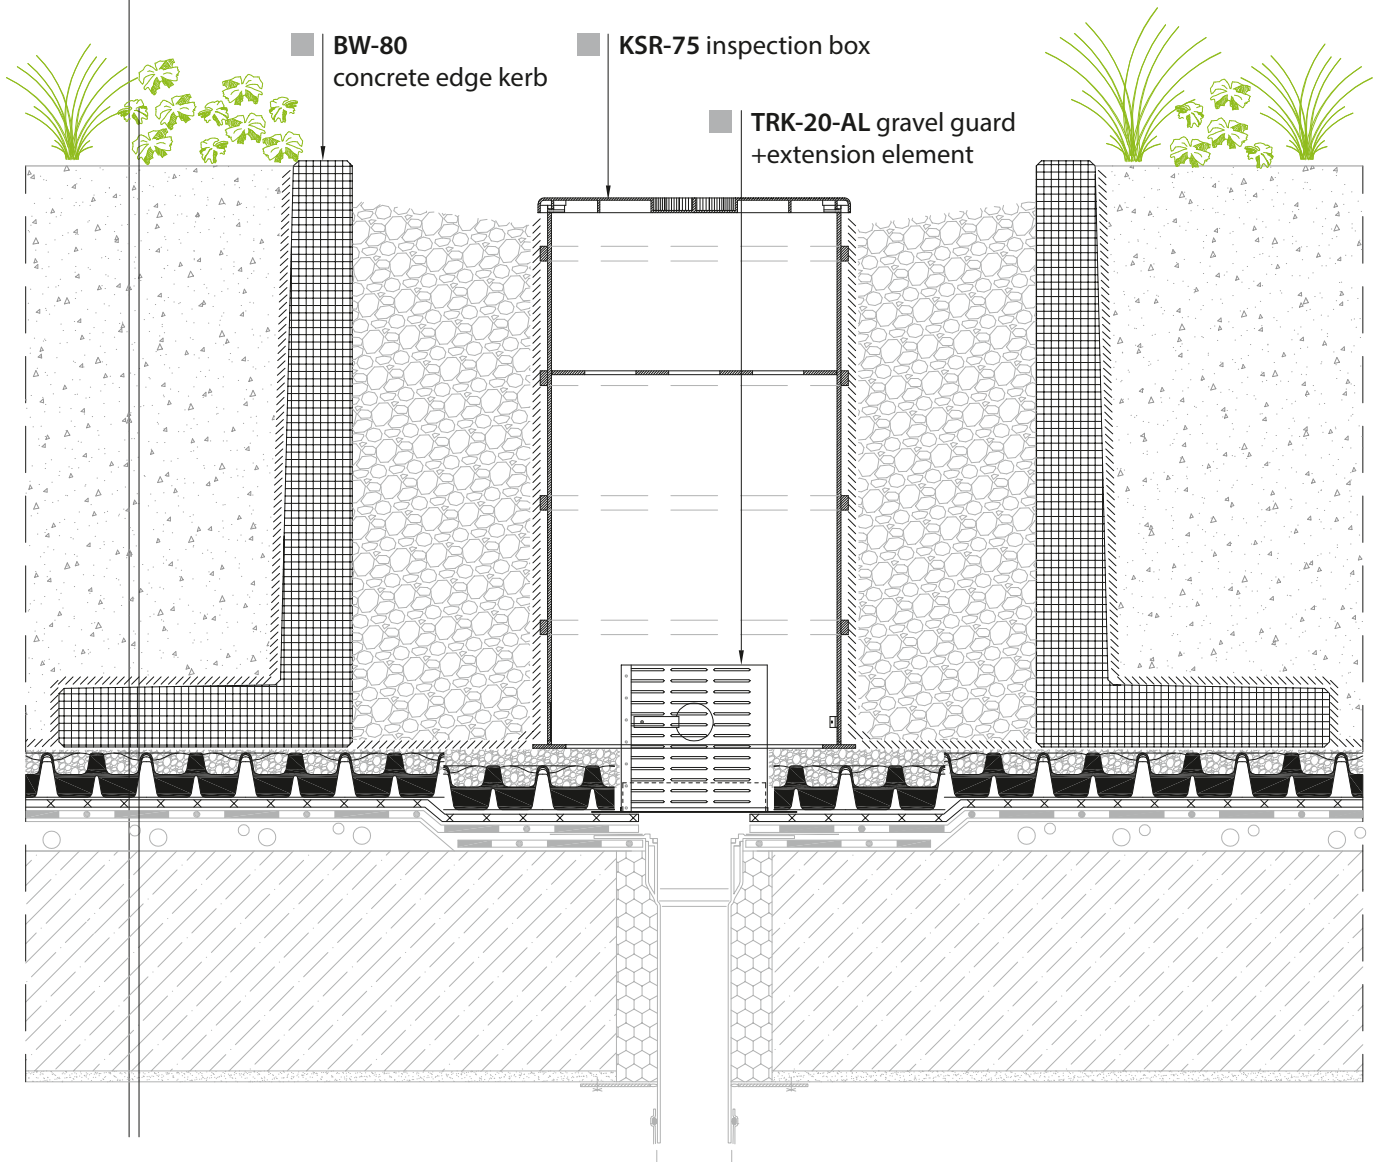

Intensive vegetation

- DIADEM® SIM intensive substrate
- DIADEM® VLF-200 filter textile
- DIADEM® DiaDrain-60H drainage board, filled
- DIADEM® VLU-500 protection textile
- root-resistant waterproofing membrane
- additional layers

0 10 50 cm