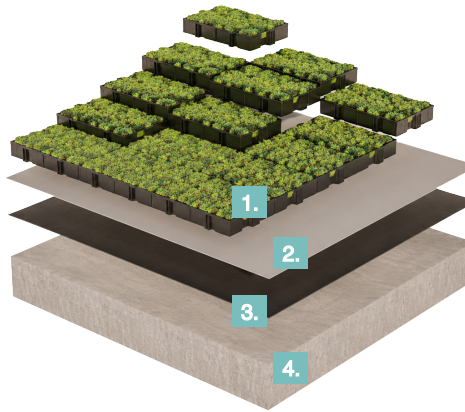

Sedum tray  
500128

## ADVANTAGES

- Economical solution
- Guaranteed crowd association reared under controlled conditions, providing a beautiful green roof
- Resistant, hardy vegetation
- The tray design ensures quick installation
- Due to the tray design, no additional erosion control is required on sloped roofs
- Can be installed regardless of the season
- With our company's professional support, self-installation is possible
- Due to its weight, it can be used on professionally constructed wooden and steel lightweight structures
- During possible roof maintenance or waterproofing repairs, it can be locally dismantled and reassembled with minimal cost and without damaging the vegetation and trays
- During long transportation, the chance of plant damage is minimal with the optional use of spacers

## DIADEM® BUILD-UP

1. DiaTray sedum tray (sedum + SEM growing media)
2. VLU-300 mechanical protection geotextile
3. root-resistant waterproofing membrane
4. additional layers